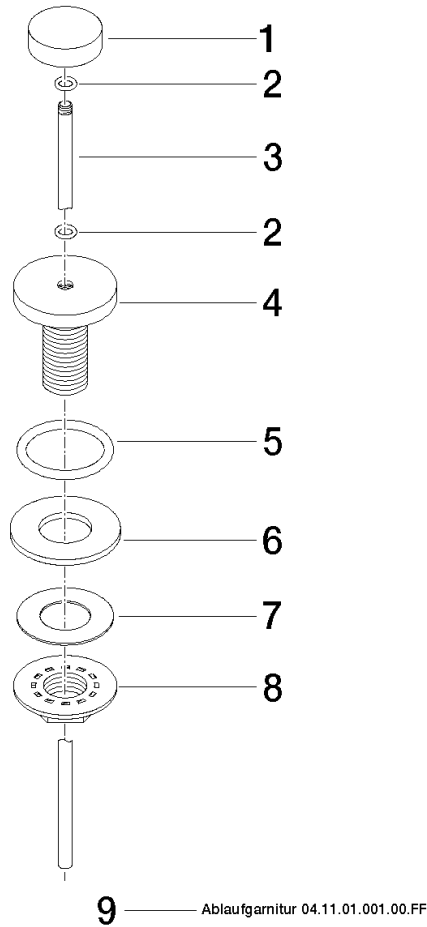

**Basin Waste with knob for deck mounting 1 1/4" - Brushed Champagne (22kt Gold)**

IMO

10 200 970

Fits: IMO, LULU, MADISON, MEM, TARA, CL.1, LISSÉ, VAIA, META, CYO

	Brushed Champagne (22kt Gold)	10 200 970-46
	Chrome	10 200 970-00
	Brushed Platinum	10 200 970-06
	Platinum	10 200 970-08
	Durabrand (23kt Gold)	10 200 970-09
	Dark Chrome	10 200 970-19
	Light Gold	10 200 970-26
	Brushed Light Gold	10 200 970-27
	Brushed Durabrand (23kt Gold)	10 200 970-28
	Matte Black	10 200 970-33
	Brushed Bronze	10 200 970-42
	Champagne (22kt Gold)	10 200 970-47
	Brushed Chrome	10 200 970-93
	Brushed Dark Platinum	10 200 970-99

Basin Waste with knob for deck mounting 1 1/4" - Brushed Champagne (22kt Gold)

---

IMO

10 200 970

Only suitable for basins with an overflow.

Basin Waste with knob for deck mounting 1 1/4" - Brushed Champagne (22kt Gold)

IMO

10 200 970

10 200 970  
Parts for other finishes can be found here: [Chrome](#)

Spare parts list

No.	Item Number	Name	Quantity used	Delivery time
1	09 21 33 001-46	handle	1	30
2	09 14 10 007 90	seal	2	2
3	09 31 09 004-46	pull-rod	1	30
4	09 18 40 022-46	sleeve	1	30
5	09 14 10 095 90	seal	1	2
6	09 14 05 012 90	seal	1	2
7	09 14 40 001 90	seal	1	60
8	09 23 10 010 90	nut	1	2
9	90 11 01 001 00-46	pop-up waste	1	30